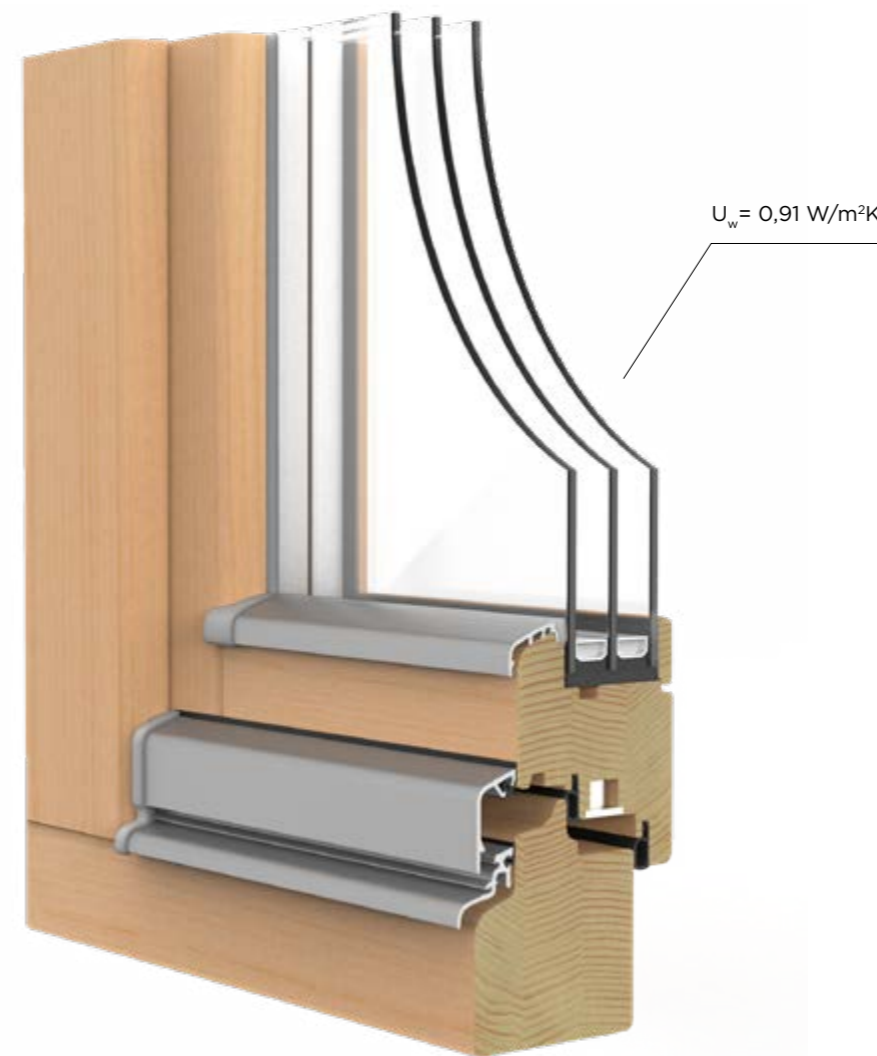

NATURE 3

NATURE window can be best described by an ancient wisdom: the best solutions are simple. The window concept is based on a century old tradition with the help of modern technology. The result is a simple yet generous window: generous because of the benefits it guarantees. The family of NATURE windows consists of wooden windows consisting of 68 mm thick window profiles, which can be made of various wood types (spruce / fir / larch / oak / walnut / pine / red grandis).