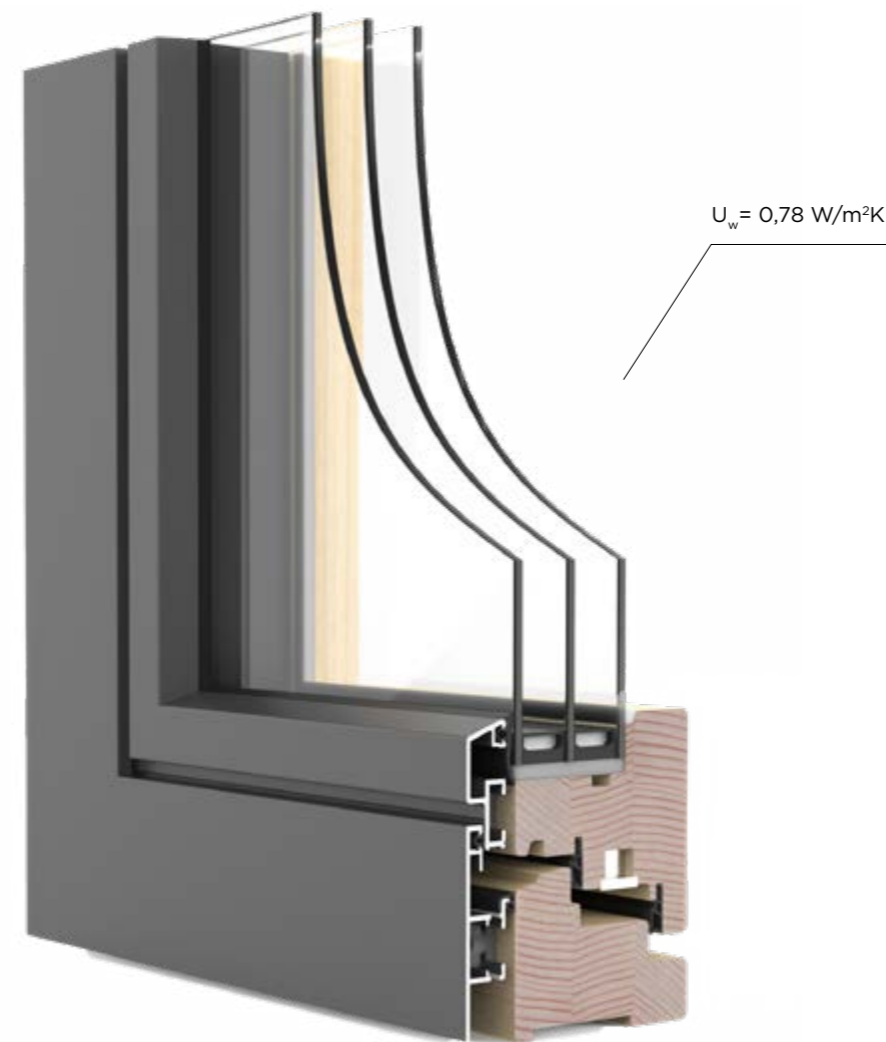

COMFORT OPTIMO XLS

COMFORT OPTIMO XLS is a window of clear lines that decisively complements modern design architecture. The trendy look is especially emphasized by the balanced line of the window frame and sash, and due to the thicker profile, this window is also more thermally efficient. The aluminum-clad exterior can be color-adapted to exciting trends or soothing needs. Choose thicker designed profiles of aluminum - wood windows and thus contribute to thermal comfort, without having to give up design trends.