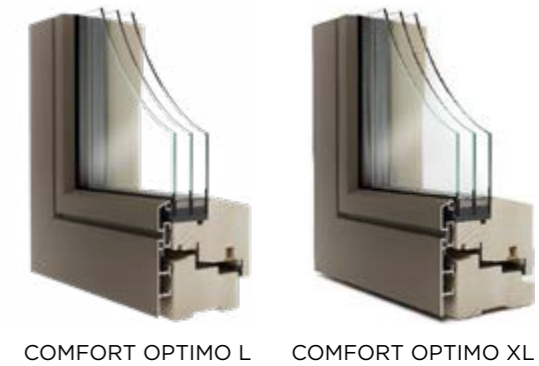

COMFORT OPTIMO XLS

COMFORT OPTIMO XLS is a window of clear lines that decisively complements modern design architecture. The trendy look is especially emphasized by the balanced line of the window frame and sash, and due to the thicker profile, this window is also more thermally efficient. The aluminum-clad exterior can be color-adapted to exciting trends or soothing needs. Choose thicker designed profiles of aluminum - wood windows and thus contribute to thermal comfort, without having to give up design trends.