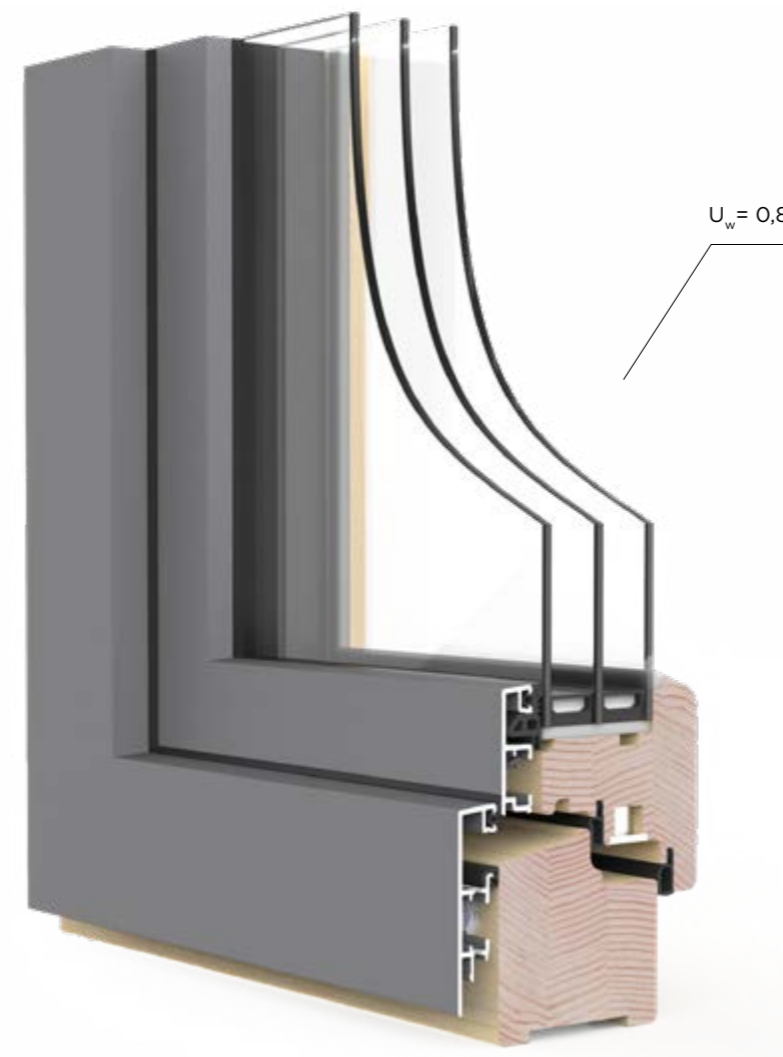

COMFORT 3Q

The window COMFORT is warm and friendly on the inside, but decisive and durable on the outside. The appearance of the interior can be adapted to the residential equipment, and the appearance of the exterior to the appearance of the facade. COMFORT windows represent the basic line of aluminum - wood windows, which are distinguished by the softness of the wood and the durability of aluminum. The design variety of aluminum profiles on the one hand offers windows with softly rounded or sharp-edged contours, and on the other profiles of neat, elegant, aligned lines.