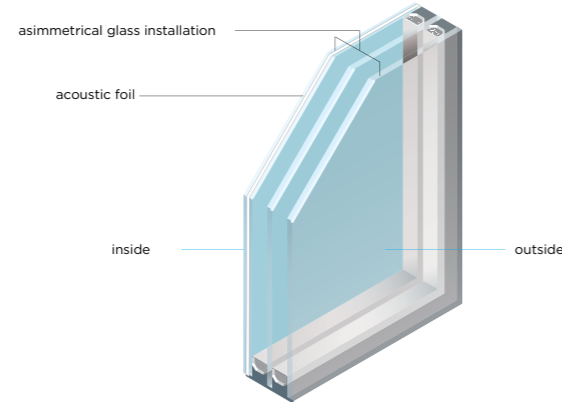

ACOUSTIC GLASS

8-/16Ar/4/16Ar/44.2A $U_g = 0,6 \text{ W/m}^2\text{K}$ $g = 0,50$ $R_{w} = 45 \text{ dB}$