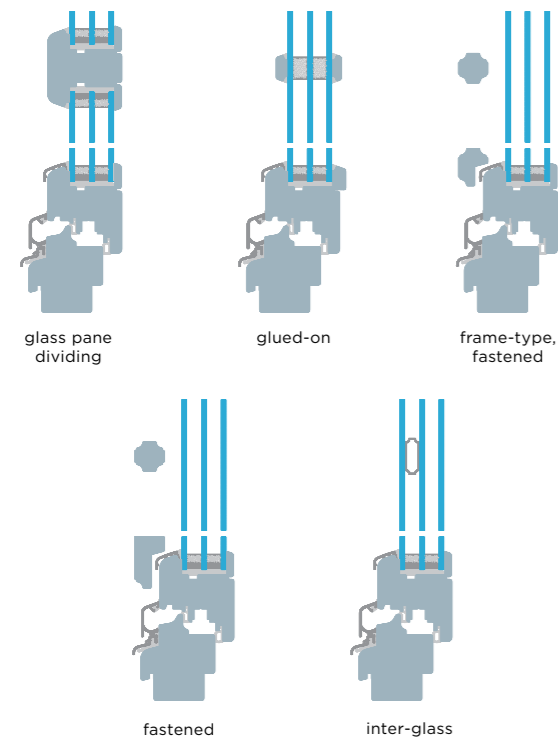

SHUTTERS AND CROSS-BARS

Tradition, coziness, heritage. At M SORA, we are looking for new answers to functional challenges in transforming spaces into comfortable and inspiring premises every day. This has resulted in a competent set of products that can be used to improve the usable value of each window type.