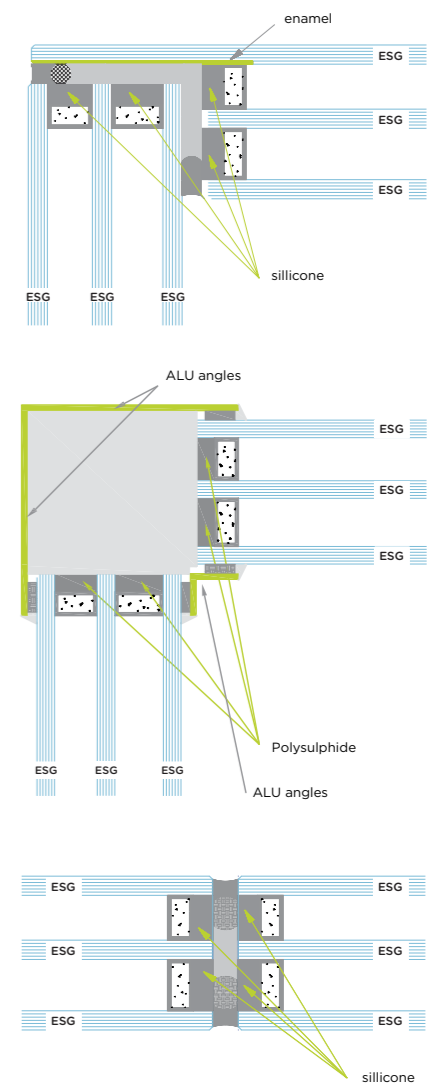

## ACOUSTIC GLASS

8-/16Ar/4/16Ar/44.2A  $U_g = 0,6 \text{ W/m}^2\text{K}$   $g = 0,50$   $R_{w} = 45 \text{ dB}$

## SAFETY GLASS

4ESG-/16Ar/4ESG/16Ar/44.4  $U_g = 0,6 \text{ W/m}^2\text{K}$   $g = 0,50$   $R_{w} = 41 \text{ dB}$

# GLASS RAILINGS

In a discreet way, we achieve safety standards against falls into the depths with glass railings, which in an elegant way enable the installation of panoramic glazing extending all the way from floor to ceiling, even in the upper floors.

## GLASS JOINTS