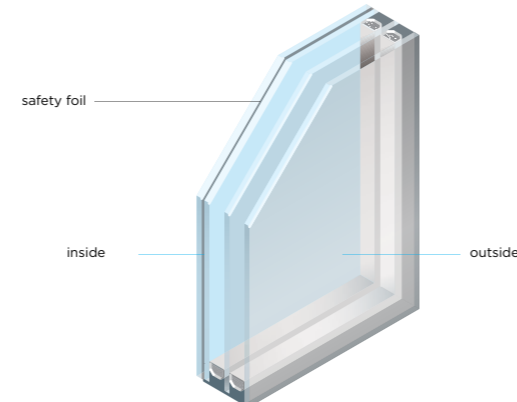

SAFETY GLASS

4ESG-/16Ar/4ESG/16Ar/44.4 $U_g = 0,6 \text{ W/m}^2\text{K}$ $g = 0,50$ $R_{w} = 41 \text{ dB}$