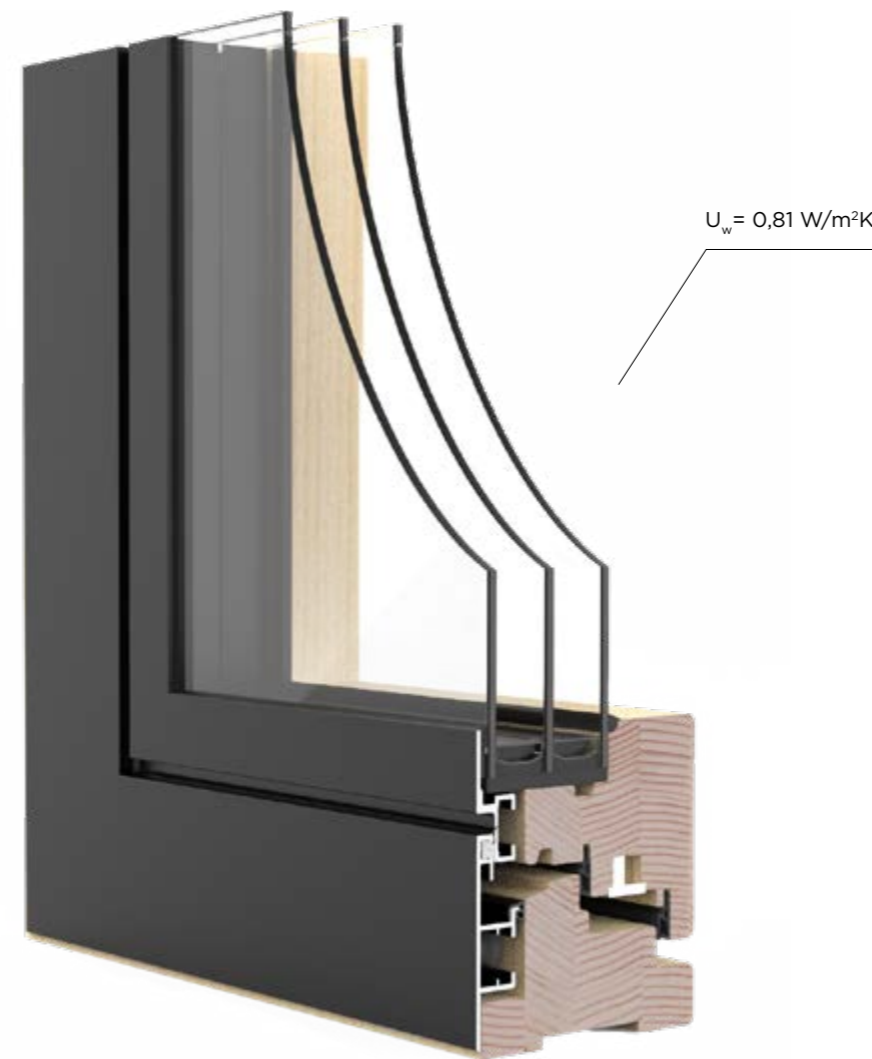

COMFORT ULTIMO

The window ULTIMO represents the ultimate relationship between the aesthetic and functional component. The glass, which is moved completely to the outer edge of the window sash, satisfies the most demanding beauty reviews, while aluminum offers complete protection against unwanted weathering. Choose determination and at the same time do not give up the softness of the natural touch of wood.