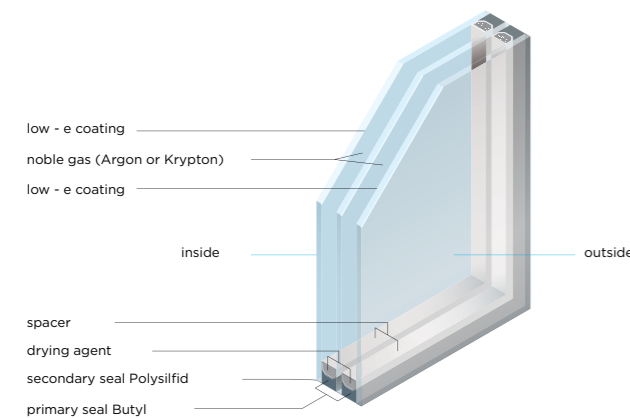

TRIPLE GLASS

4-/18Ar/4/18Ar/4 $U_g = 0,5 \text{ W/m}^2\text{K}$ $g = 0,54$ $R_{w} = 34 \text{ dB}$