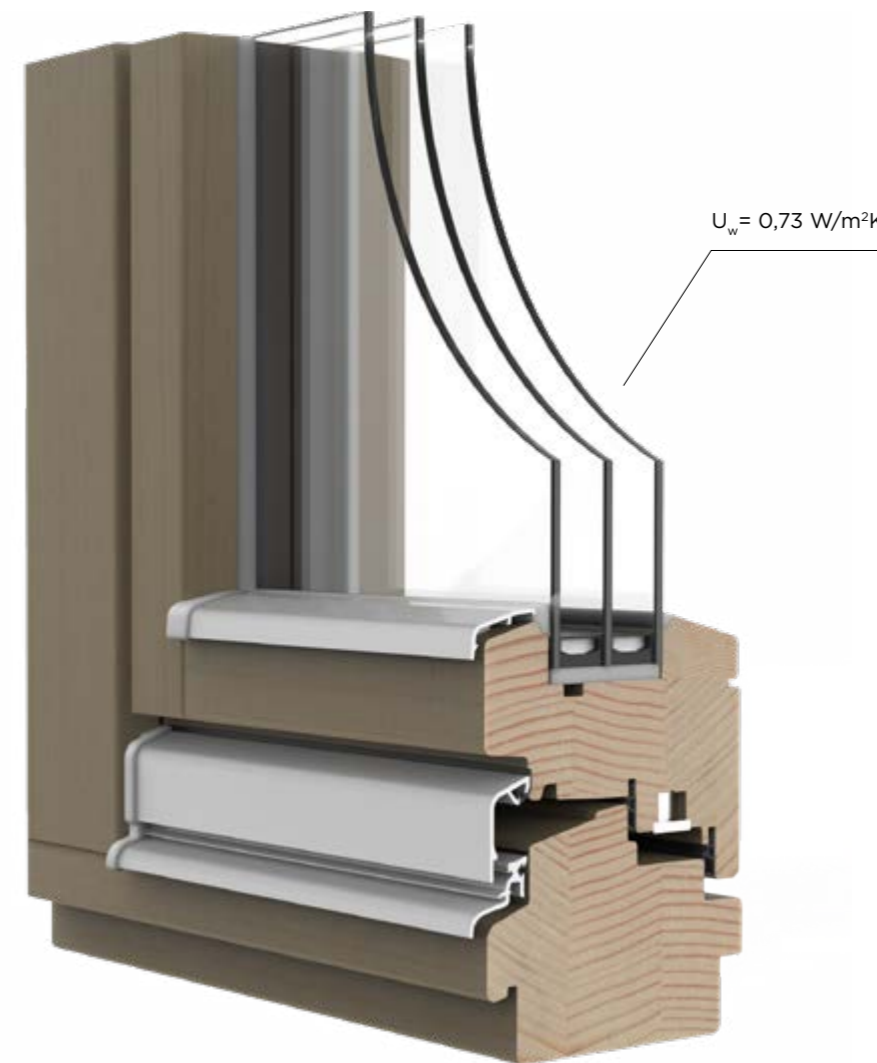

## NATURE 3

NATURE window can be best described by an ancient wisdom: the best solutions are simple. The window concept is based on a century old tradition with the help of modern technology. The result is a simple yet generous window: generous because of the benefits it guarantees. The family of NATURE windows consists of wooden windows consisting of 68 mm thick window profiles, which can be made of various wood types (spruce / fir / larch / oak / walnut / pine / red grandis).