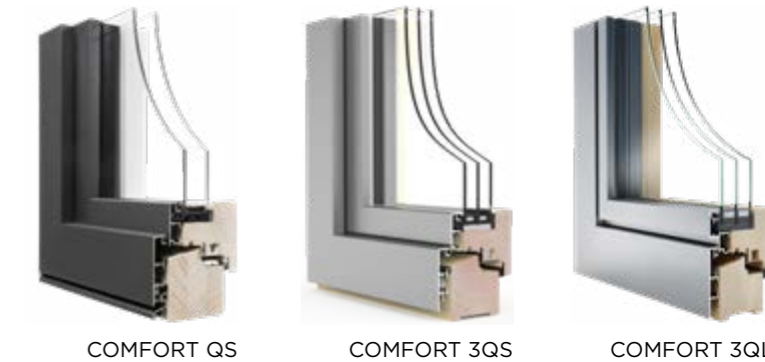

COMFORT 3Q

The window COMFORT is warm and friendly on the inside, but decisive and durable on the outside. The appearance of the interior can be adapted to the residential equipment, and the appearance of the exterior to the appearance of the facade. COMFORT windows represent the basic line of aluminum - wood windows, which are distinguished by the softness of the wood and the durability of aluminum. The design variety of aluminum profiles on the one hand offers windows with softly rounded or sharp-edged contours, and on the other profiles of neat, elegant, aligned lines.