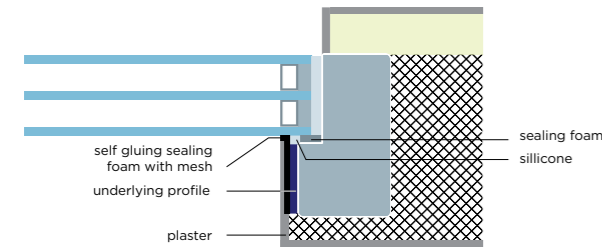

## GLASS GLUING

Using the glass gluing technique, the glass is glued to the sash along the entire edge. The weight of the glass is thus transferred and evenly distributed on all four sides of the profile. The sash with glued glass remains stable and sags less due to good weight transfer. Glued glass is also one of the requirements of the RC2 security level recommended by the police. In case of glass damage, it can be quickly and safely replaced on site. The glazing slats are removed, the glue is cut out and new glass is re-glued to the sash. Due to the stability of the wing thus obtained, additional steel reinforcements, which are good thermal conductors, can be omitted for large elements and glass-fiber-reinforced plastic can be used instead for reinforcement.